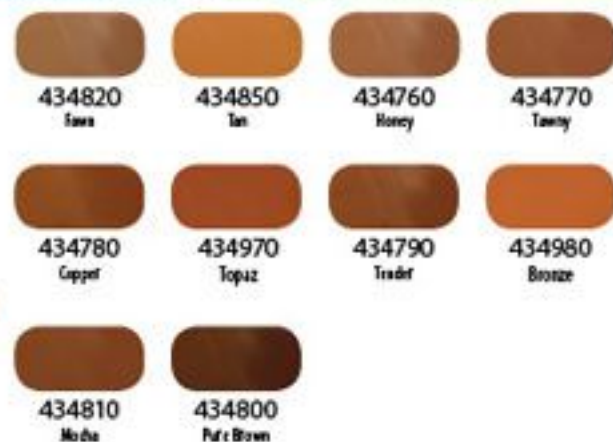

430350
Tender Brown
1 fl. oz./30 ml

430360
Copper Blaze
1 fl. oz./30 ml

430430
Sheer Espresso
1 fl. oz./30 ml

Fashion Fair Oil-Free Perfect Finish® Creme To Powder Makeup

Fashion Fair Concealer

Fashion Fair Pressed Powder