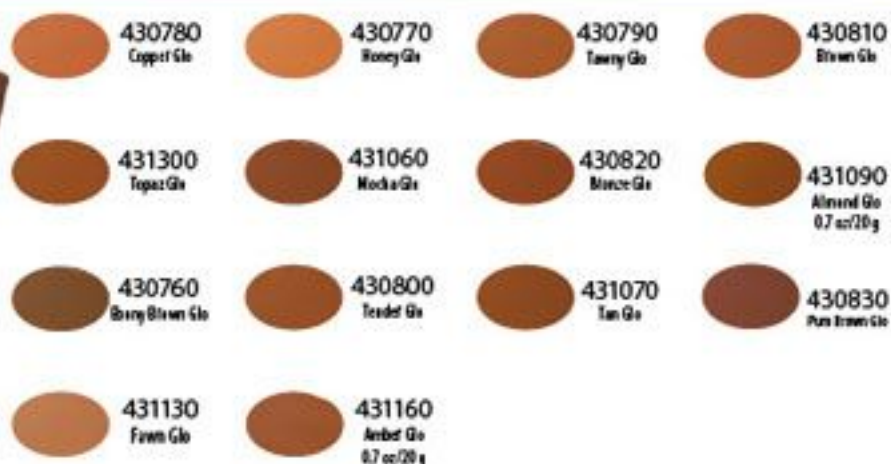

Fashion Fair Perfect Finish Creme Makeup