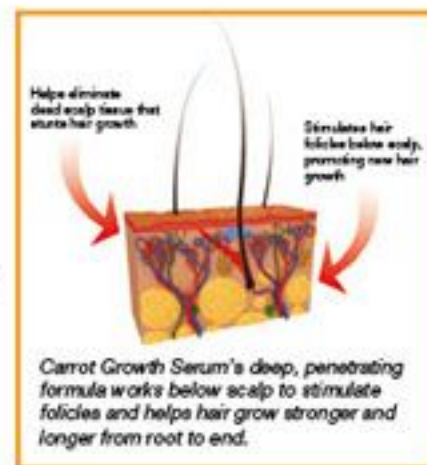

Helps grow longer, stronger, healthier hair

Carrot Growth Serum's anti-thinning formula contains beta carotene, antioxidants and vitamins A & E to condition and restore strength and shine to weak, damaged hair.

It helps protect hair from heat damage caused by hot, styling tools. Works great on all hair types!