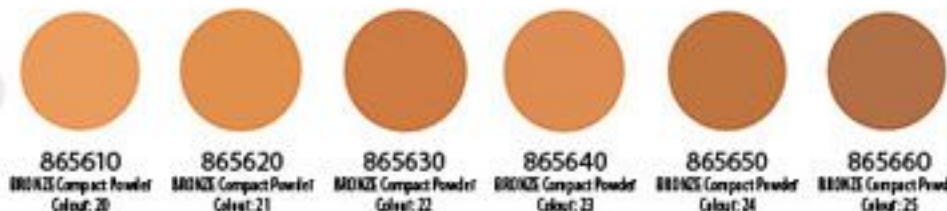

BRONZE Stick Foundation
Medium to full coverage with a silky matte-finish.